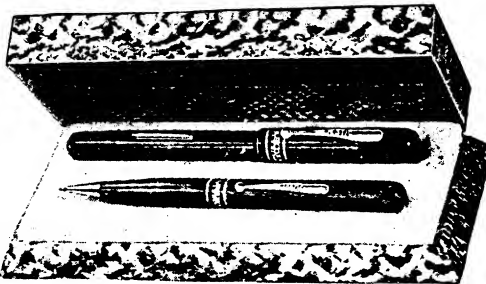

BOWLETTE with Pair of Jewel-Like Guppyi Fish

The Enchantment of the South Seas Brought to Your Home!

Pair of these live-bearing miniature tropical fish, globe, vegetation, tiny rock garden, standard and one year's food supply. Shipped prepaid.

3164 **Purchase**
With $3 **or Coupons**

Marvelously fascinating globeful of live fish—a charming bit of tropical undersea life to gleam on your living-room table and provide endless interest and amusement. See illustration in colors on page 103.

In each Bowlette are two Guppyi, not much longer than your thumbnail. The male is a very handsome, rainbow-hued creature; the female the larger but more drab-looking fish. Through their almost transparent bodies the tiny, delicately traced backbone is plainly seen.

These remarkable fish do not lay eggs. The young are born alive right before your very eyes and immediately they swim, feed and

take care of themselves. Mrs. Guppyi bears six to a dozen young Guppyis about every six weeks.

Antics of Guppyis are ever fascinating. They dart about for hours on end, their brilliant colors flashing in the sunlight. It is a source of great interest, too, to watch successive broods of young growing up and assuming their colors and spots.

These fish require almost no care. The water need be changed only about once in two weeks. But a few grains of food about twice a week are required. The bowl, 6 in. high, including stand, is easily carried and placed anywhere. A cork seals it when shipped.

FULLY GUARANTEED FOUNTAIN PENS

3405M1

3405M2

All our Pens are fully guaranteed; we make all adjustments free. Pen points of 14-K. gold, iridium-tipped.

3405M1 5½ in. long. For Men
With $4.50 **Purchase**
or Coupons

3405M2 4½ in. long. For Women
With $4 **Purchase**
or Coupons